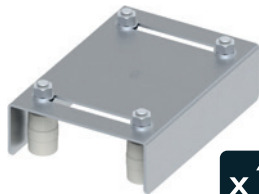

THE NEW SOLUTION FOR SLIDING GATES

Manufactured by FAC, the **RADIUS** gate is a previously unseen 90 degrees round-the-corner track kit.

RADIUS is the latest system between space saver solutions, it enables gates to be tracked 90 degree around corners and is FAC's newest solution in the gate market.

e. sales@barrier-components.co.uk

RADIUS CORNER GATE

RADIUS

OUR SLIDING GATE
NEW SOLUTION

KIT 1
FOR THE MAIN LEAF

x2

x2

x1

R = 0,5/1 m x1

CURVED RAILS

KIT 2
FOR SECONDARY LEAVES

x2

x1