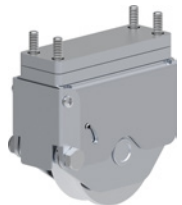

THE NEW SOLUTION FOR SLIDING GATES

Manufactured by FAC, the **RADIUS** gate is a previously unseen 90 degrees round-the-corner track kit.

RADIUS is the latest system between space saver solutions, it enables gates to be tracked 90 degree around corners and is FAC's newest solution in the gate market.

e. sales@barrier-components.co.uk

RADIUS CORNER GATE

RADIUS

OUR SLIDING GATE
NEW SOLUTION

KIT 1
FOR THE MAIN LEAF

x2

x2

x1

R = 0,5/1 m x1

CURVED RAILS

KIT 2
FOR SECONDARY LEAVES

x2

x1