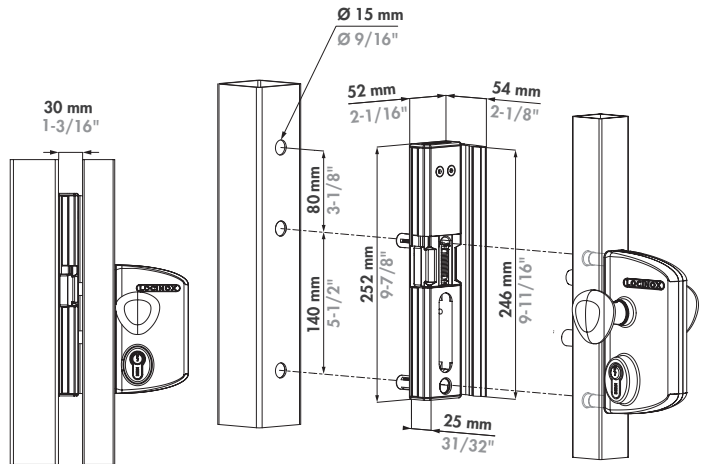

LOCINOX®

Let's make better fences together

MODULEC-SA: Emissa/Ruptura

Versions

EMISSA-(fail close)

RUPTURA-(fail open)

① Exploded view & dimensions

Package content

② Gate profile dimensions

A = 40 mm
1- 5/8"

A = 50 mm
2"

A = 60 mm
2- 3/8"

③ Left or right mounting

HEX
4 mm

④ Mounting

⑤ Connecting

*Optional SlimStone keypad

Technical specifications

U: 12 V AC/DC
I: 1,25 A
U: 24 V AC/DC
I: 0,62 A
P: 15 W

LOCINOX[®]
WWW.LOCINOX.COM

Doc. Nr.: MANU-000374

* M A N U - 0 0 0 3 7 4 *

Locinox nv • Mannebeekstraat 21 • B-8790 Waregem • Belgium
Tel. +32 (0)56 77 27 66 • Fax. +32 (0)56 77 69 26 • E-mail: locinox@locinox.com