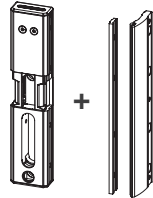

LOCINOX®

Let's make better fences together

MODULEC-SA: Emissa/Ruptura

Versions

EMISSA-(fail close)

RUPTURA-(fail open)

① Exploded view & dimensions

Package content

② Gate profile dimensions

A = 40 mm
1- 5/8"

A = 50 mm
2"

A = 60 mm
2- 3/8"

③ Left or right mounting

HEX
4 mm

④ Mounting

⑤ Connecting

*Optional SlimStone keypad

Technical specifications

U: 12 V AC/DC
I: 1,25 A
U: 24 V AC/DC
I: 0,62 A
P: 15 W

LOCINOX[®]
WWW.LOCINOX.COM

Doc. Nr.: MANU-000374

* M A N U - 0 0 0 3 7 4 *

Locinox nv • Mannebeekstraat 21 • B-8790 Waregem • Belgium
Tel. +32 (0)56 77 27 66 • Fax. +32 (0)56 77 69 26 • E-mail: locinox@locinox.com