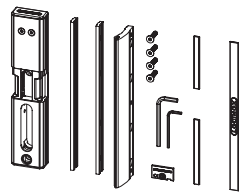

LOCINOX®

Let's make better fences together

MODULEC-SA: Emissa/Ruptura

Versions

EMISSA-(fail close)

RUPTURA-(fail open)

① Exploded view & dimensions

Package content

② Gate profile dimensions

A = 40 mm
1- 5/8"

A = 50 mm
2"

A = 60 mm
2- 3/8"

③ Left or right mounting

HEX
4 mm

④ Mounting

⑤ Connecting

*Optional SlimStone keypad

Technical specifications

U: 12 V AC/DC
I: 1,25 A
U: 24 V AC/DC
I: 0,62 A
P: 15 W

LOCINOX[®]
WWW.LOCINOX.COM

Doc. Nr.: MANU-000374

* M A N U - 0 0 0 3 7 4 *

Locinox nv • Mannebeekstraat 21 • B-8790 Waregem • Belgium
Tel. +32 (0)56 77 27 66 • Fax. +32 (0)56 77 69 26 • E-mail: locinox@locinox.com