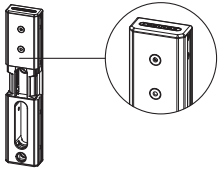

LOCINOX®

Let's make better fences together

MODULEC-SA: Emissa/Ruptura

Versions

EMISSA-(fail close)

RUPTURA-(fail open)

① Exploded view & dimensions

Package content

② Gate profile dimensions

A = 40 mm
1- 5/8"

A = 50 mm
2"

A = 60 mm
2- 3/8"

③ Left or right mounting

HEX
4 mm

④ Mounting

⑤ Connecting

*Optional SlimStone keypad

Technical specifications

U: 12 V AC/DC
I: 1,25 A
U: 24 V AC/DC
I: 0,62 A
P: 15 W

LOCINOX[®]
WWW.LOCINOX.COM

Doc. Nr.: MANU-000374

* M A N U - 0 0 0 3 7 4 *

Locinox nv • Mannebeekstraat 21 • B-8790 Waregem • Belgium
Tel. +32 (0)56 77 27 66 • Fax. +32 (0)56 77 69 26 • E-mail: locinox@locinox.com