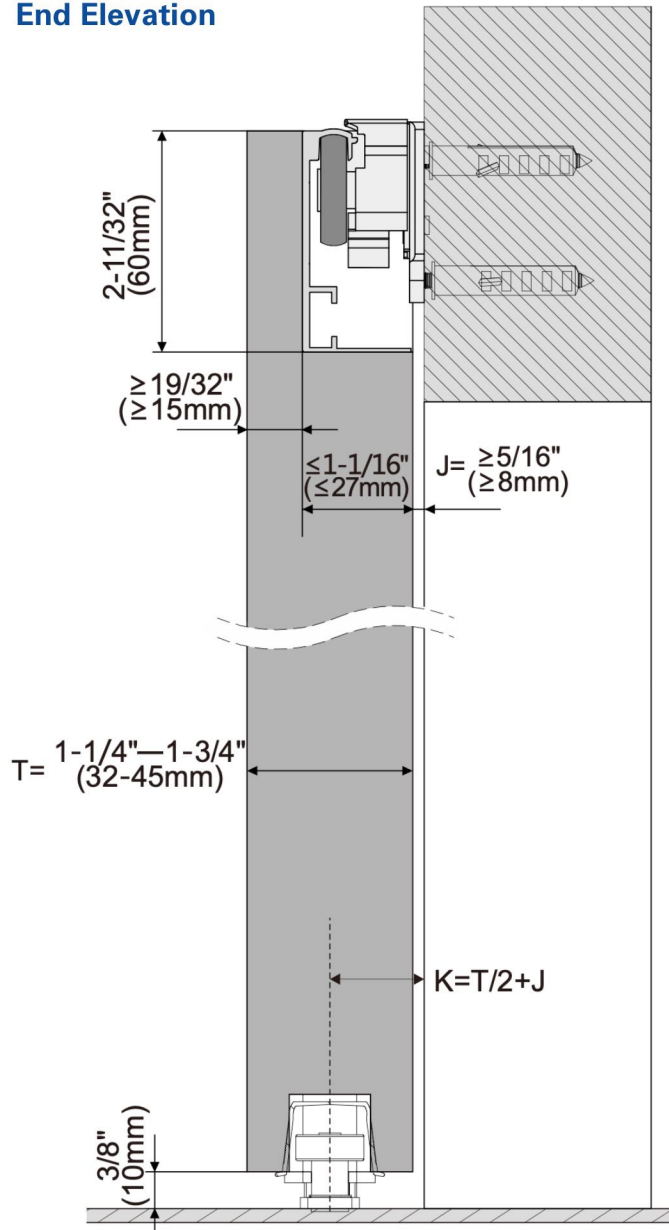

Barrierslide Ghost

For the ultimate in minimalist design, Barrierslide Ghost has no competition! With no visible hardware when open or closed, it really does give the impression of a floating door. System comes complete with softclose and softopen functionality, and can accommodate a door weight of up to 60kg. System works best on a hard floor surface.

End Elevation

Installed Examples

Kit Components

ORDER NOW ON: 01708 891 515 FAX: 01708 891 516 EMAIL: sales@barrier-components.co.uk

Max Weight (kg)

60

Max Panel Width (mm)

1000

Max Panel Height (mm)

2400

Panel Thickness (mm)

32-44

Hardware Orientation

Top Hung Sliding