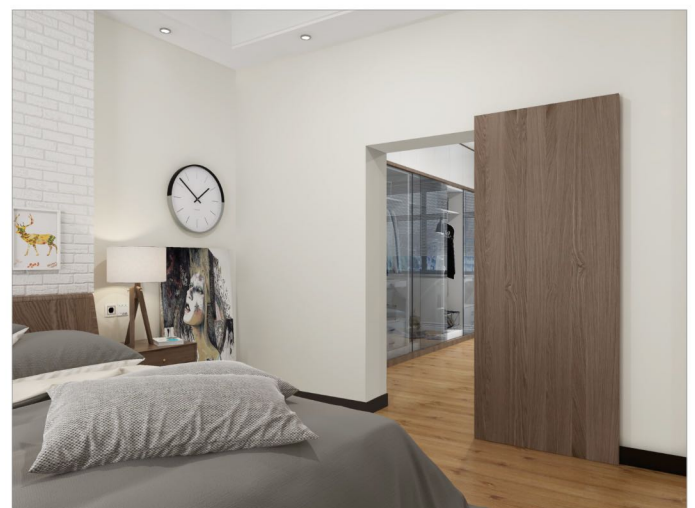

Barrierslide Ghost

For the ultimate in minimalist design, Barrierslide Ghost has no competition! With no visible hardware when open or closed, it really does give the impression of a floating door. System comes complete with softclose and softopen functionality, and can accommodate a door weight of up to 60kg. System works best on a hard floor surface.

End Elevation

Installed Examples

Kit Components

ORDER NOW ON: 01708 891 515 FAX: 01708 891 516 EMAIL: sales@barrier-components.co.uk

Max Weight (kg)

60

Max Panel Width (mm)

1000