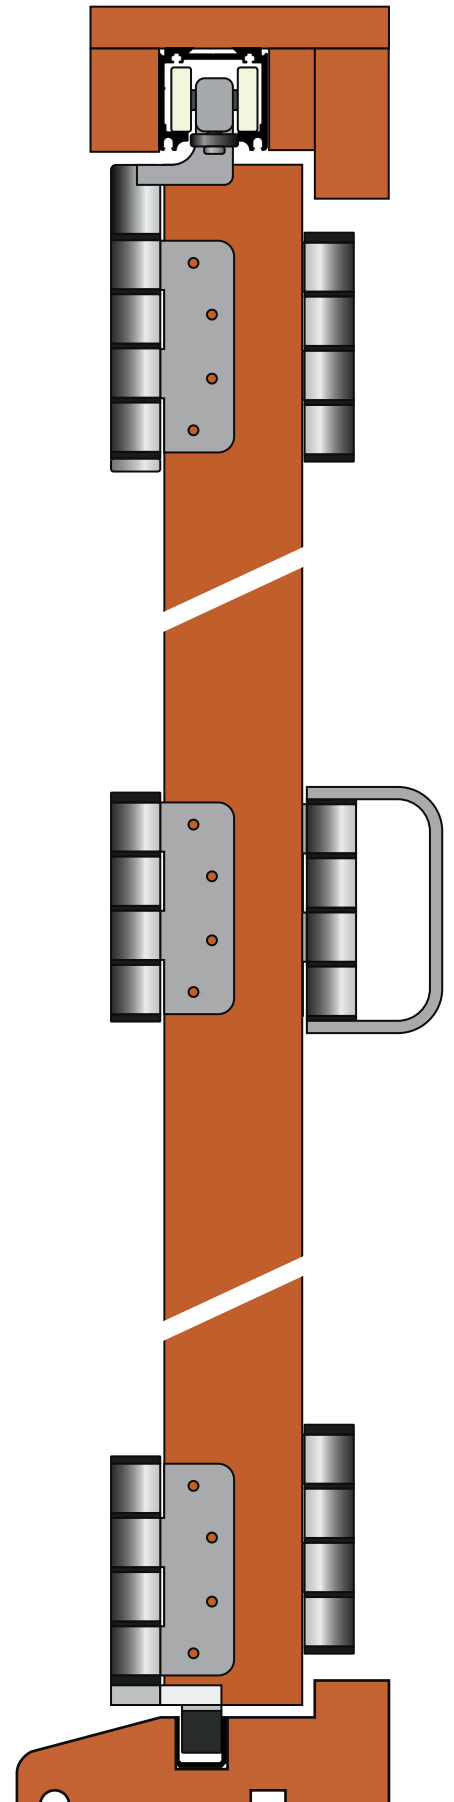

Vistafold Elite

Timber Bifold Hardware

Specifications;

Max door weight:	90 kg
Max door width:	900 mm
Max door height:	2700 mm
Door thickness:	44-70 mm
Warranty:	5 years

Features;

- Inline top hung or bottom rolling system
- IQ Multipoint lock that is upgradable for smart connectivity
- Upgraded magnetic catch
- Marine grade finishes
- 4 Colour options as standard
- RAL colours available upon request
- Cost effective

Bottom Rolling & Top Hung Details

Vistafold Elite can now be used for both top hung and bottom rolling applications, both of which have inline tracks and will fit into a standard door frame design 4" (100mm) wide. Once you have chosen either top hangers or bottom rollers with their associated track or channel, the rest of the hardware is fully interchangeable with either option.

19LP Guide Channel
21mm x 21mm

814 Surface Fix Track
21mm x 8mm

815 Recess Fix Track
24mm x 8mm

Top Hung Layout

Main Components

All main Vistafold Elite components are made from high grade aluminium and powdercoated to an external grade finish ideal for coastal areas. They also have nylon bearings rather than steel to maximise durability in harsh conditions.

Colour Options

Colour matched hardware is available upon request

Vistalock Break Point Lock

Vistalock is our new alternative to flush bolts on 56mm doors and allows the break out point of a bifold door to be securely locked with a simple 180 degree turn of a handle. We have developed Vistalock to be simple to install and suitable for both top hung and bottom rolling applications. It will also work with both inward and outward folding designs.