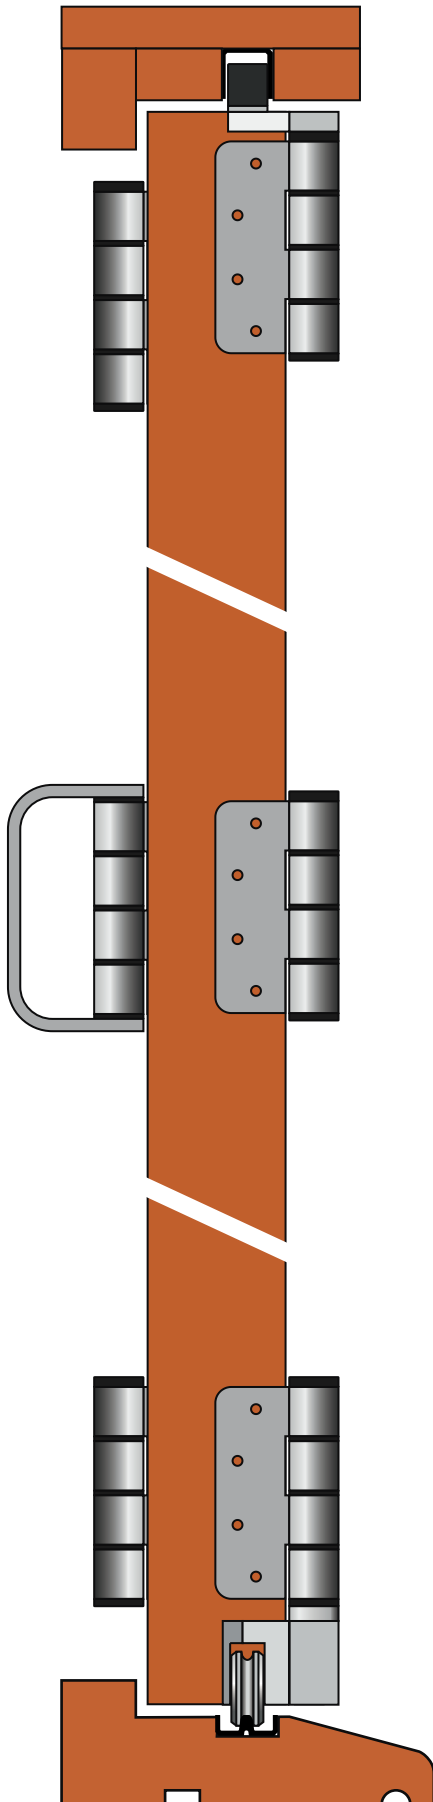

Bottom Rolling & Top Hung Details

Vistafold Elite can now be used for both top hung and bottom rolling applications, both of which have inline tracks and will fit into a standard door frame design 4" (100mm) wide. Once you have chosen either top hangers or bottom rollers with their associated track or channel, the rest of the hardware is fully interchangeable with either option.

Bottom Rolling Layout